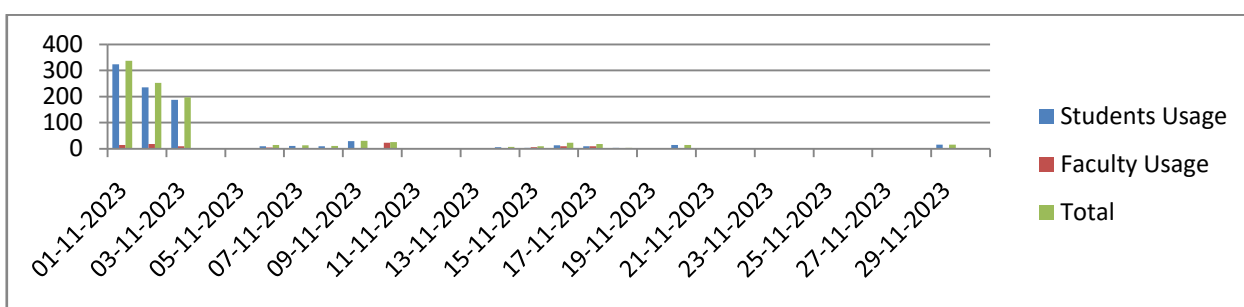

Library Footfall in the Month of November 2023				
S.No	Workings Days	Students Usage	Faculty Usage	Total
1	01/11/2023	324	14	338
2	02/11/2023	235	18	253
3	03/11/2023	188	9	197
4	04/11/2023	0	0	0
5	05/11/2023	0	0	0
6	06/11/2023	10	5	15
7	07/11/2023	11	2	13
8	08/11/2023	9	2	11
9	09/11/2023	29	1	30
10	10/11/2023	2	23	25
11	11/11/2023	0	0	0
12	12/11/2023	0	0	0
13	13/11/2023	0	0	0
14	14/11/2023	6	1	7
15	15/11/2023	3	6	9
16	16/11/2023	13	10	23
17	17/11/2023	9	9	18
18	18/11/2023	3	0	3
19	19/11/2023	0	0	0
20	20/11/2023	15	0	15
21	21/11/2023	0	0	0
22	22/11/2023	0	0	0
23	23/11/2023	0	0	0
24	24/11/2023	0	0	0
25	25/11/2023	0	0	0
26	26/11/2023	0	0	0
27	27/11/2023	1	0	1
28	28/11/2023	0	0	0
29	29/11/2023	16	0	16
30	30/11/2023	0	0	0
TOTAL		874	100	974

V. Devi
09/10/24
PRINCIPAL
Principal
THIRUTHANGAL NADAR COLLEGE
SELAVAYAL, CHENNAI-600 051.