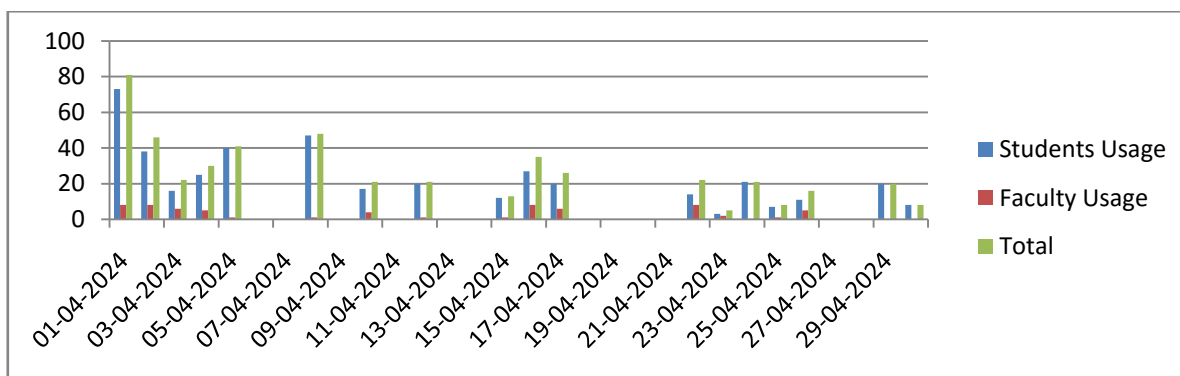

Library Footfall in the Month of April 2024				
S.No	Workings Days	Students Usage	Faculty Usage	Total
1	01/04/2024	73	8	81
2	02/04/2024	38	8	46
3	03/04/2024	16	6	22
4	04/04/2024	25	5	30
5	05/04/2024	40	1	41
6	06/04/2024	0	0	0
7	07/04/2024	0	0	0
8	08/04/2024	47	1	48
9	09/04/2024	0	0	0
10	10/04/2024	17	4	21
11	11/04/2024	0	0	0
12	12/04/2024	20	1	21
13	13/04/2024	0	0	0
14	14/04/2024	0	0	0
15	15/04/2024	12	1	13
16	16/04/2024	27	8	35
17	17/04/2024	20	6	26
18	18/04/2024	0	0	0
19	19/04/2024	0	0	0
20	20/04/2024	0	0	0
21	21/04/2024	0	0	0
22	22/04/2024	14	8	22
23	23/04/2024	3	2	5
24	24/04/2024	21	0	21
25	25/04/2024	7	1	8
26	26/04/2024	11	5	16
27	27/04/2024	0	0	0
28	28/04/2024	0	0	0
29	29/04/2024	20	0	20
30	30/04/2024	8	0	8
TOTAL		419	65	484

V. Devi
09/08/24
Principal
THIRUTHANGAL NADAR COLLEGE
SELAVAYAL, CHENNAI-600 051.