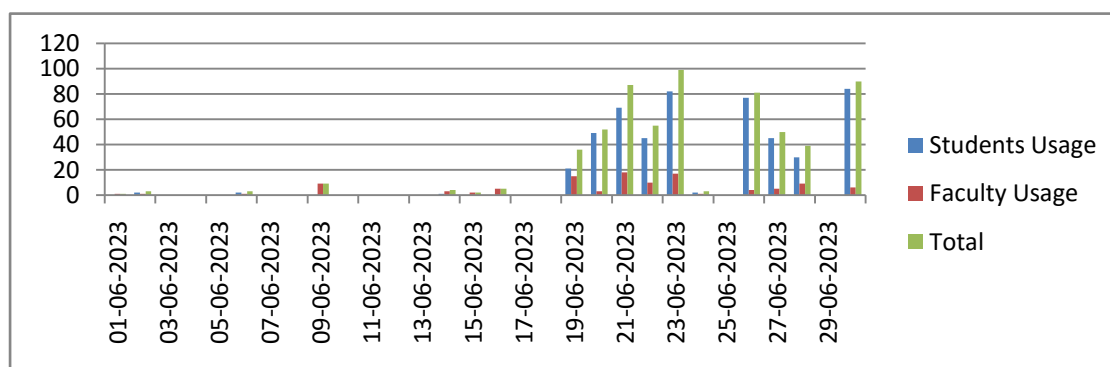

Library Footfall in the Month of June 2023				
S.No	Workings Days	Students Usage	Faculty Usage	Total
1	01/06/2023	0	1	1
2	02/06/2023	2	1	3
3	03/06/2023	0	0	0
4	04/06/2023	0	0	0
5	05/06/2023	0	0	0
6	06/06/2023	2	1	3
7	07/06/2023	0	0	0
8	08/06/2023	0	0	0
9	09/06/2023	0	9	9
10	10/06/2023	0	0	0
11	11/06/2023	0	0	0
12	12/06/2023	0	0	0
13	13/06/2023	0	0	0
14	14/06/2023	1	3	4
15	15/06/2023	0	2	2
16	16/06/2023	0	5	5
17	17/06/2023	0	0	0
18	18/06/2023	0	0	0
19	19/06/2023	21	15	36
20	20/06/2023	49	3	52
21	21/06/2023	69	18	87
22	22/06/2023	45	10	55
23	23/06/2023	82	17	99
24	24/06/2023	2	1	3
25	25/06/2023	0	0	0
26	26/06/2023	77	4	81
27	27/06/2023	45	5	50
28	28/06/2023	30	9	39
29	29/06/2023	0	0	0
30	30/06/2023	84	6	90
TOTAL		509	110	619

V. Devi
09/08/24
PRINCIPAL
Thiruthangal Nadar College
Selavayal, Chennai-600 051.