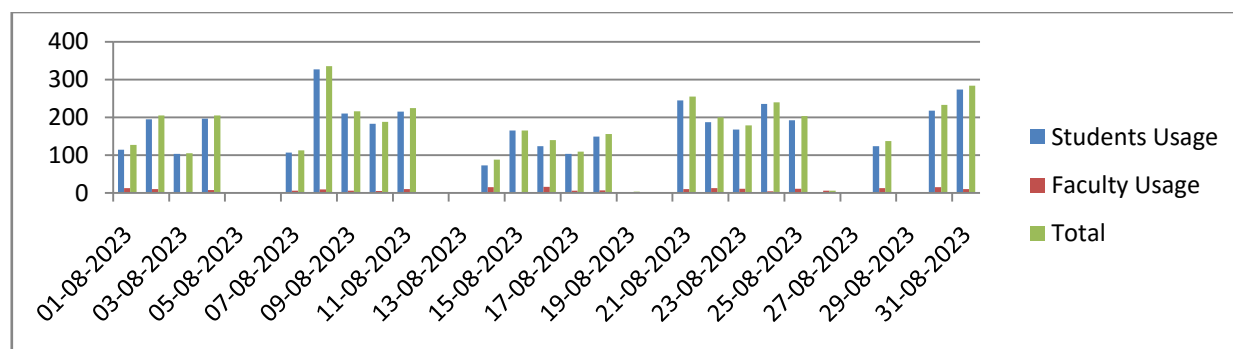

Library Footfall in the Month of August 2023				
S.No	Workings Days	Students Usage	Faculty Usage	Total
1	01/08/2023	114	13	127
2	02/08/2023	195	10	205
3	03/08/2023	103	2	105
4	04/08/2023	197	8	205
5	05/08/2023	0	0	0
6	06/08/2023	0	0	0
7	07/08/2023	107	6	113
8	08/08/2023	327	9	336
9	09/08/2023	210	6	216
10	10/08/2023	183	5	188
11	11/08/2023	215	10	225
12	12/08/2023	0	0	0
13	13/08/2023	0	0	0
14	14/08/2023	73	15	88
15	15/08/2023	165	0	165
16	16/08/2023	124	16	140
17	17/08/2023	103	6	109
18	18/08/2023	149	7	156
19	19/08/2023	2	1	3
20	20/08/2023	0	0	0
21	21/08/2023	245	10	255
22	22/08/2023	187	13	200
23	23/08/2023	168	11	179
24	24/08/2023	236	4	240
25	25/08/2023	192	11	203
26	26/08/2023	0	6	6
27	27/08/2023	0	0	0
28	28/08/2023	124	13	137
29	29/08/2023	0	0	0
30	30/08/2023	218	15	233
31	31/08/2023	274	10	284
TOTAL		3911	207	4118

V. Devi
09/08/24
PRINCIPAL
Principal
THIRUTHANGAL NADAR COLLEGE
SELAVAYAL, CHENNAI-600 051.