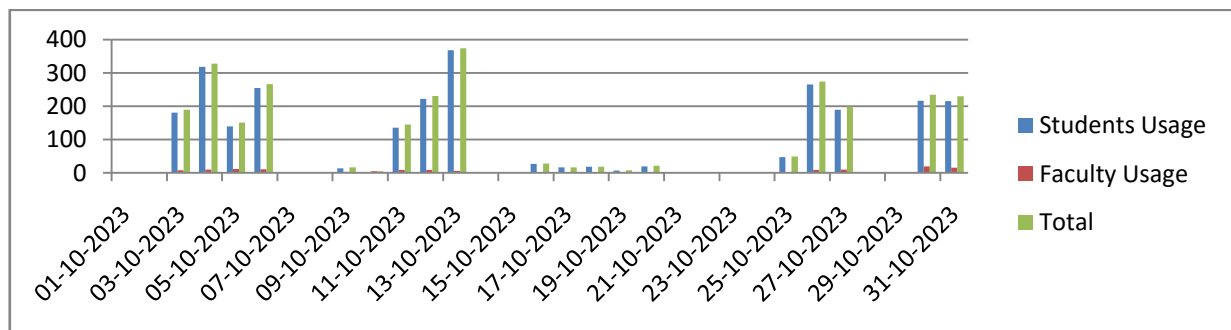

Library Footfall in the Month of October 2023				
S.No	Workings Days	Students Usage	Faculty Usage	Total
1	01/10/2023	0	0	0
2	02/10/2023	0	0	0
3	03/10/2023	181	8	189
4	04/10/2023	318	10	328
5	05/10/2023	139	12	151
6	06/10/2023	255	11	266
7	07/10/2023	0	0	0
8	08/10/2023	0	0	0
9	09/10/2023	13	3	16
10	10/10/2023	0	5	5
11	11/10/2023	136	9	145
12	12/10/2023	222	9	231
13	13/10/2023	368	6	374
14	14/10/2023	0	0	0
15	15/10/2023	0	0	0
16	16/10/2023	27	1	28
17	17/10/2023	16	0	16
18	18/10/2023	18	0	18
19	19/10/2023	7	1	8
20	20/10/2023	19	2	21
21	21/10/2023	0	0	0
22	22/10/2023	0	0	0
23	23/10/2023	0	0	0
24	24/10/2023	0	0	0
25	25/10/2023	47	2	49
26	26/10/2023	265	9	274
27	27/10/2023	189	10	199
28	28/10/2023	0	0	0
29	29/10/2023	0	0	0
30	30/10/2023	216	19	235
31	31/10/2023	215	15	230
TOTAL		2651	132	2783

V. Devi
09/10/24
PRINCIPAL
Principal
THIRUTHANGAL NADAR COLLEGE
SELAVAYAL, CHENNAI-600 051.