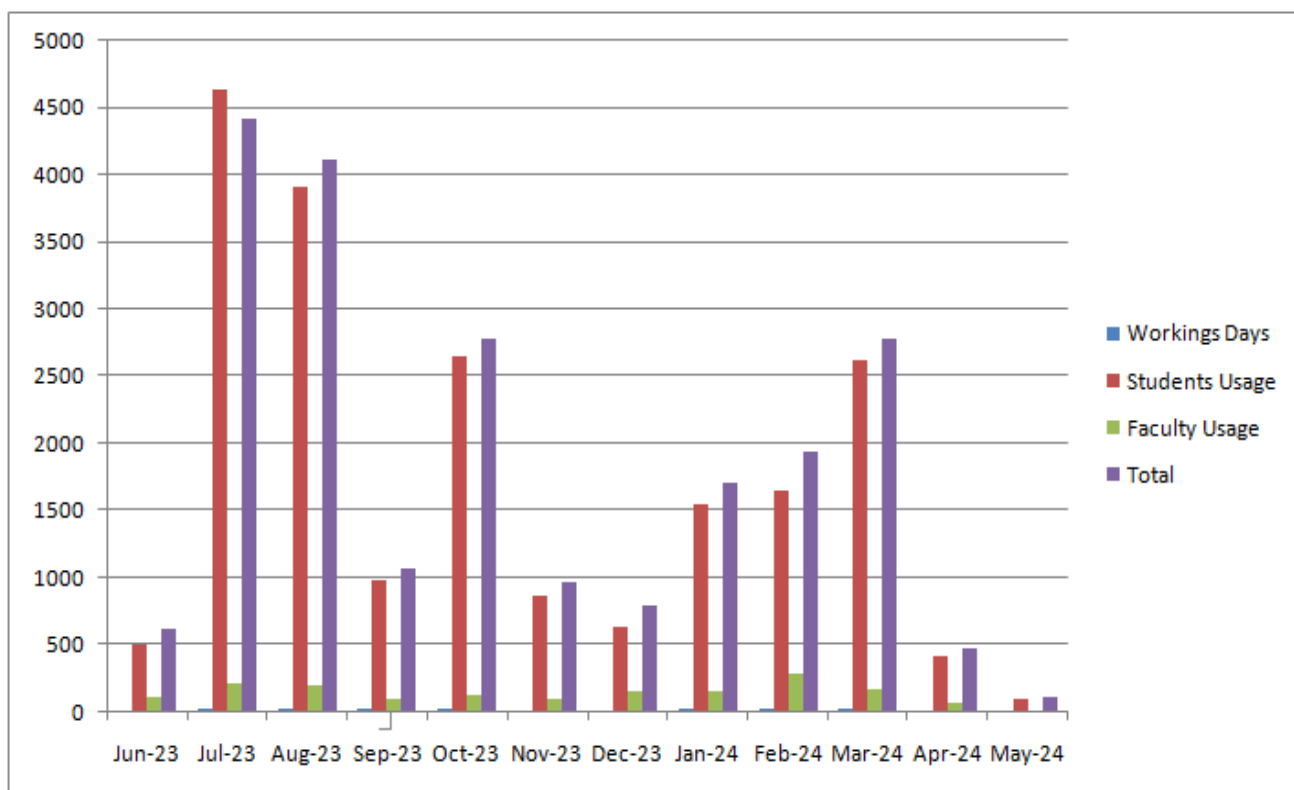

Library Usage by Teachers and Students (2023-2024)

V. Devi
09/08/24
PRINCIPAL
Principal
THIRUTHANGAL NADAR COLLEGE
SELAVAYAL, CHENNAI-600 051.

Library Footfall in the Month of June 2023				
S.No	Workings Days	Students Usage	Faculty Usage	Total
1	01/06/2023	0	1	1
2	02/06/2023	2	1	3
3	03/06/2023	0	0	0
4	04/06/2023	0	0	0
5	05/06/2023	0	0	0
6	06/06/2023	2	1	3
7	07/06/2023	0	0	0
8	08/06/2023	0	0	0
9	09/06/2023	0	9	9
10	10/06/2023	0	0	0
11	11/06/2023	0	0	0
12	12/06/2023	0	0	0
13	13/06/2023	0	0	0
14	14/06/2023	1	3	4
15	15/06/2023	0	2	2
16	16/06/2023	0	5	5
17	17/06/2023	0	0	0
18	18/06/2023	0	0	0
19	19/06/2023	21	15	36
20	20/06/2023	49	3	52
21	21/06/2023	69	18	87
22	22/06/2023	45	10	55
23	23/06/2023	82	17	99
24	24/06/2023	2	1	3
25	25/06/2023	0	0	0
26	26/06/2023	77	4	81
27	27/06/2023	45	5	50
28	28/06/2023	30	9	39
29	29/06/2023	0	0	0
30	30/06/2023	84	6	90
TOTAL		509	110	619