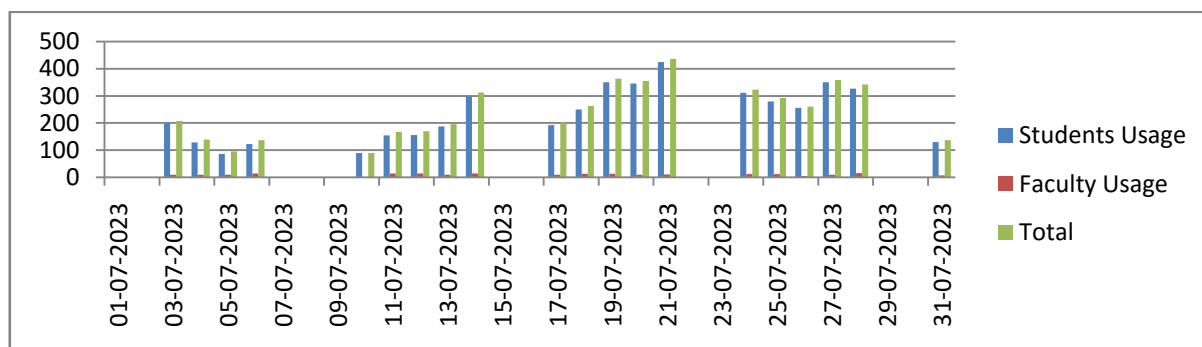

Library Footfall in the Month of July 2023				
S.No	Workings Days	Students Usage	Faculty Usage	Total
1	01/07/2023	0	0	0
2	02/07/2023	0	0	0
3	03/07/2023	199	9	208
4	04/07/2023	129	10	139
5	05/07/2023	86	10	96
6	06/07/2023	123	14	137
7	07/07/2023	0	0	0
8	08/07/2023	0	0	0
9	09/07/2023	0	0	0
10	10/07/2023	90	0	90
11	11/07/2023	154	14	168
12	12/07/2023	156	14	170
13	13/07/2023	187	9	196
14	14/07/2023	298	14	312
15	15/07/2023	0	0	0
16	16/07/2023	0	0	0
17	17/07/2023	192	10	202
18	18/07/2023	250	13	263
19	19/07/2023	350	13	363
20	20/07/2023	345	10	355
21	21/07/2023	425	11	436
22	22/07/2023	0	0	0
23	23/07/2023	0	0	0
24	24/07/2023	311	12	323
25	25/07/2023	280	12	292
26	26/07/2023	256	5	261
27	27/07/2023	350	9	359
28	28/07/2023	327	15	342
29	29/07/2023	0	0	0
30	30/07/2023	0	0	0
31	31/07/2023	130	7	137
TOTAL		4638	211	4849

V. Devi
07/08/24
PRINCIPAL
Principal
THIRUTHANGAL NADAR COLLEGE
SELAVAYAL, CHENNAI-600 051.