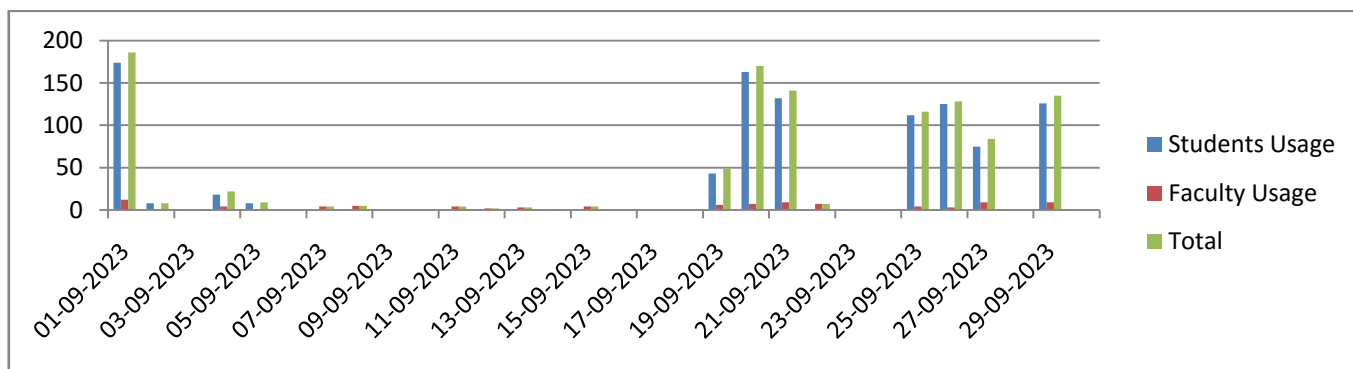

Library Footfall in the Month of September 2023				
S.No	Workings Days	Students Usage	Faculty Usage	Total
1	01/09/2023	174	12	186
2	02/09/2023	8	0	8
3	03/09/2023	0	0	0
4	04/09/2023	18	4	22
5	05/09/2023	8	1	9
6	06/09/2023	0	0	0
7	07/09/2023	0	4	4
8	08/09/2023	0	5	5
9	09/09/2023	0	0	0
10	10/09/2023	0	0	0
11	11/09/2023	0	4	4
12	12/09/2023	0	2	2
13	13/09/2023	0	3	3
14	14/09/2023	0	1	1
15	15/09/2023	0	4	4
16	16/09/2023	0	0	0
17	17/09/2023	0	0	0
18	18/09/2023	0	0	0
19	19/09/2023	43	6	49
20	20/09/2023	163	7	170
21	21/09/2023	132	9	141
22	22/09/2023	0	7	7
23	23/09/2023	1	0	1
24	24/09/2023	0	0	0
25	25/09/2023	112	4	116
26	26/09/2023	125	3	128
27	27/09/2023	75	9	84
28	28/09/2023	0	0	0
29	29/09/2023	126	9	135
30	30/09/2023	0	0	0
TOTAL		985	94	1079

V. Devi
09/08/24
PRINCIPAL
Principal
THIRUTHANGAL NADAR COLLEGE
SELAVAYAL, CHENNAI-600 051.