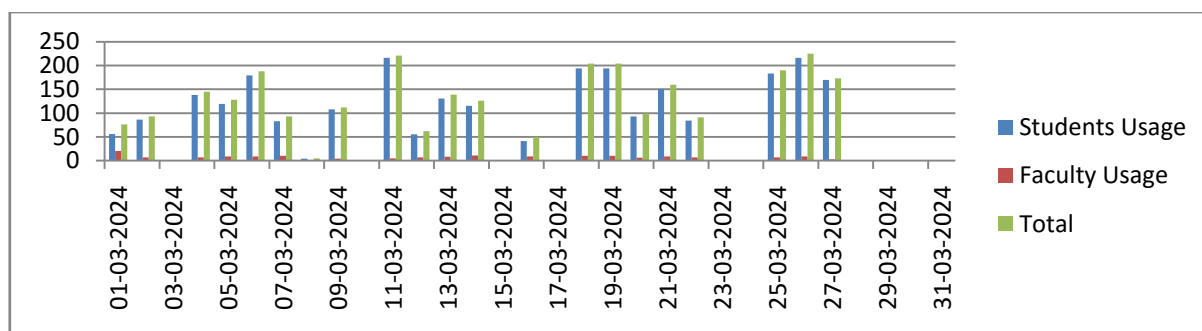

Library Footfall in the Month of March 2024				
S.No	Workings Days	Students Usage	Faculty Usage	Total
1	01/03/2024	56	20	76
2	02/03/2024	86	7	93
3	03/03/2024	0	0	0
4	04/03/2024	138	7	145
5	05/03/2024	119	9	128
6	06/03/2024	179	9	188
7	07/03/2024	83	10	93
8	08/03/2024	4	1	5
9	09/03/2024	108	4	112
10	10/03/2024	0	0	0
11	11/03/2024	216	5	221
12	12/03/2024	55	7	62
13	13/03/2024	131	8	139
14	14/03/2024	115	11	126
15	15/03/2024	0	0	0
16	16/03/2024	41	9	50
17	17/03/2024	0	0	0
18	18/03/2024	194	10	204
19	19/03/2024	194	10	204
20	20/03/2024	93	6	99
21	21/03/2024	151	9	160
22	22/03/2024	84	7	91
23	23/03/2024	0	0	0
24	24/03/2024	0	0	0
25	25/03/2024	183	7	190
26	26/03/2024	216	9	225
27	27/03/2024	170	3	173
28	28/03/2024	0	0	0
29	29/03/2024	0	0	0
30	30/03/2024	0	0	0
31	31/03/2024	0	0	0
TOTAL		2616	168	2784

V. Devi
09/08/24
PRINCIPAL
Principat
THIRUTHANGAL NADAR COLLEGE
SELAVAYAL, CHENNAI-600 051.