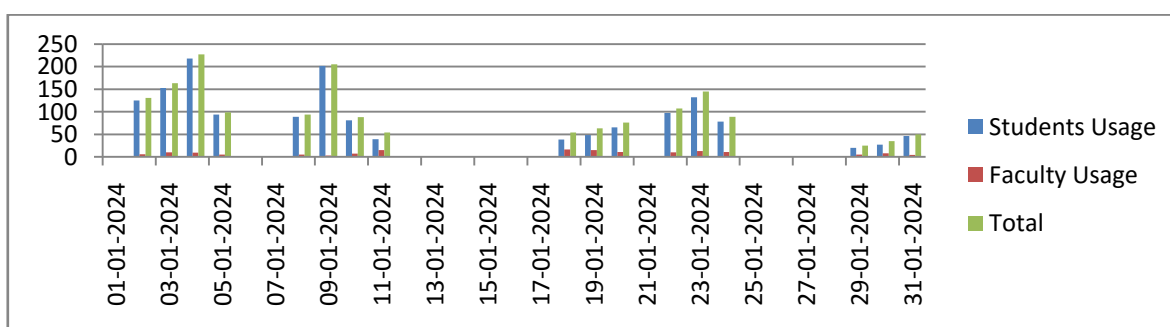

Library Footfall in the Month of January 2024				
S.No	Workings Days	Students Usage	Faculty Usage	Total
1	01/01/2024	0	0	0
2	02/01/2024	125	6	131
3	03/01/2024	153	10	163
4	04/01/2024	218	9	227
5	05/01/2024	94	5	99
6	06/01/2024	0	0	0
7	07/01/2024	0	0	0
8	08/01/2024	89	5	94
9	09/01/2024	202	3	205
10	10/01/2024	81	7	88
11	11/01/2024	39	15	54
12	12/01/2024	0	0	0
13	13/01/2024	0	0	0
14	14/01/2024	0	0	0
15	15/01/2024	0	0	0
16	16/01/2024	0	0	0
17	17/01/2024	0	0	0
18	18/01/2024	38	16	54
19	19/01/2024	48	15	63
20	20/01/2024	65	11	76
21	21/01/2024	0	0	0
22	22/01/2024	97	10	107
23	23/01/2024	132	13	145
24	24/01/2024	78	11	89
25	25/01/2024	0	0	0
26	26/01/2024	0	0	0
27	27/01/2024	0	0	0
28	28/01/2024	0	0	0
29	29/01/2024	20	5	25
30	30/01/2024	27	8	35
31	31/01/2024	46	4	50
TOTAL		1552	153	1705

V. Devi
09/08/24
PRINCIPAL
Thiruthangal Nadar College
Selavayal, Chennai-600 051.