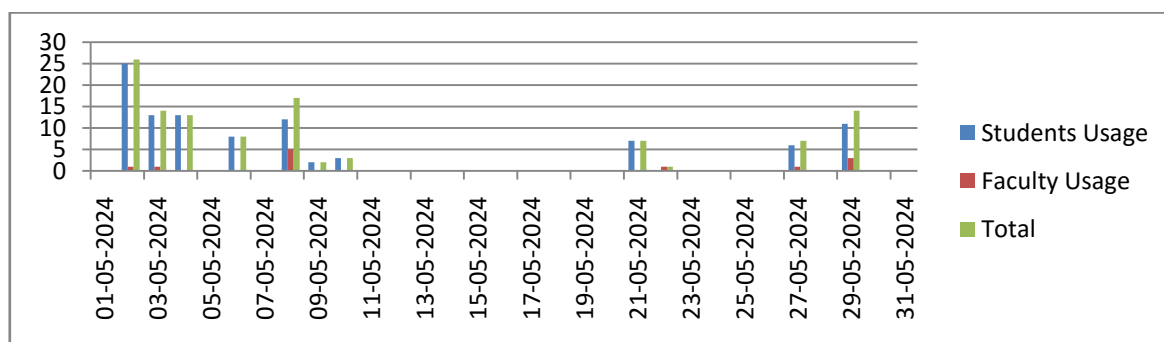

Library Footfall in the Month of May 2024				
S.No	Workings Days	Students Usage	Faculty Usage	Total
1	01/05/2024	0	0	0
2	02/05/2024	25	1	26
3	03/05/2024	13	1	14
4	04/05/2024	13	0	13
5	05/05/2024	0	0	0
6	06/05/2024	8	0	8
7	07/05/2024	0	0	0
8	08/05/2024	12	5	17
9	09/05/2024	2	0	2
10	10/05/2024	3	0	3
11	11/05/2024	0	0	0
12	12/05/2024	0	0	0
13	13/05/2024	0	0	0
14	14/05/2024	0	0	0
15	15/05/2024	0	0	0
16	16/05/2024	0	0	0
17	17/05/2024	0	0	0
18	18/05/2024	0	0	0
19	19/05/2024	0	0	0
20	20/05/2024	0	0	0
21	21/05/2024	7	0	7
22	22/05/2024	0	1	1
23	23/05/2024	0	0	0
24	24/05/2024	0	0	0
25	25/05/2024	0	0	0
26	26/05/2024	0	0	0
27	27/05/2024	6	1	7
28	28/05/2024	0	0	0
29	29/05/2024	11	3	14
30	30/05/2024	0	0	0
31	31/05/2024	0	0	0
TOTAL		100	12	112

V. Devi
09/08/24
PRINCIPAL
Thiruthangal Nadar College
Selavayal, Chennai-600 051.