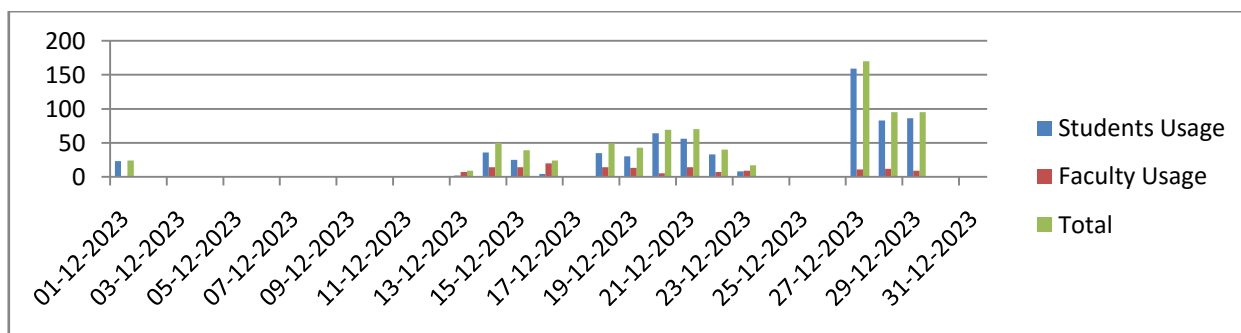

Library Footfall in the Month of December 2023				
S.No	Workings Days	Students Usage	Faculty Usage	Total
1	01/12/2023	23	1	24
2	02/12/2023	0	0	0
3	03/12/2023	0	0	0
4	04/12/2023	0	0	0
5	05/12/2023	0	0	0
6	06/12/2023	0	0	0
7	07/12/2023	0	0	0
8	08/12/2023	0	0	0
9	09/12/2023	0	0	0
10	10/12/2023	0	0	0
11	11/12/2023	0	1	1
12	12/12/2023	0	0	0
13	13/12/2023	2	7	9
14	14/12/2023	36	14	50
15	15/12/2023	25	14	39
16	16/12/2023	4	20	24
17	17/12/2023	0	0	0
18	18/12/2023	35	14	49
19	19/12/2023	30	13	43
20	20/12/2023	64	5	69
21	21/12/2023	56	14	70
22	22/12/2023	33	7	40
23	23/12/2023	8	9	17
24	24/12/2023	0	0	0
25	25/12/2023	0	0	0
26	26/12/2023	0	0	0
27	27/12/2023	159	11	170
28	28/12/2023	83	12	95
29	29/12/2023	86	9	95
30	30/12/2023	0	1	1
31	31/12/2023	0	0	0
TOTAL		644	152	796

V. Devi
09/08/24
PRINCIPAL
Principal
THIRUTHANGAL NADAR COLLEGE
SELAVAYAL, CHENNAI-600 051.