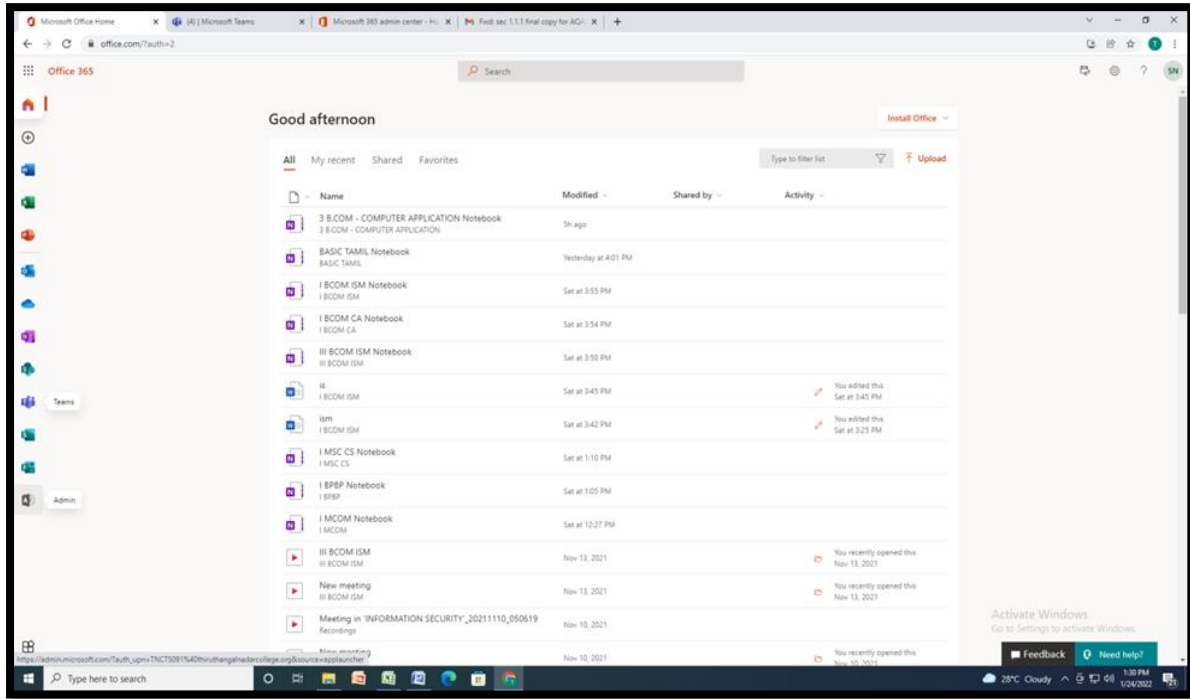

SCREENSHOTS OF USER INTERFACE MICROSOFT TEAMS APPLICATION

HOME PAGE