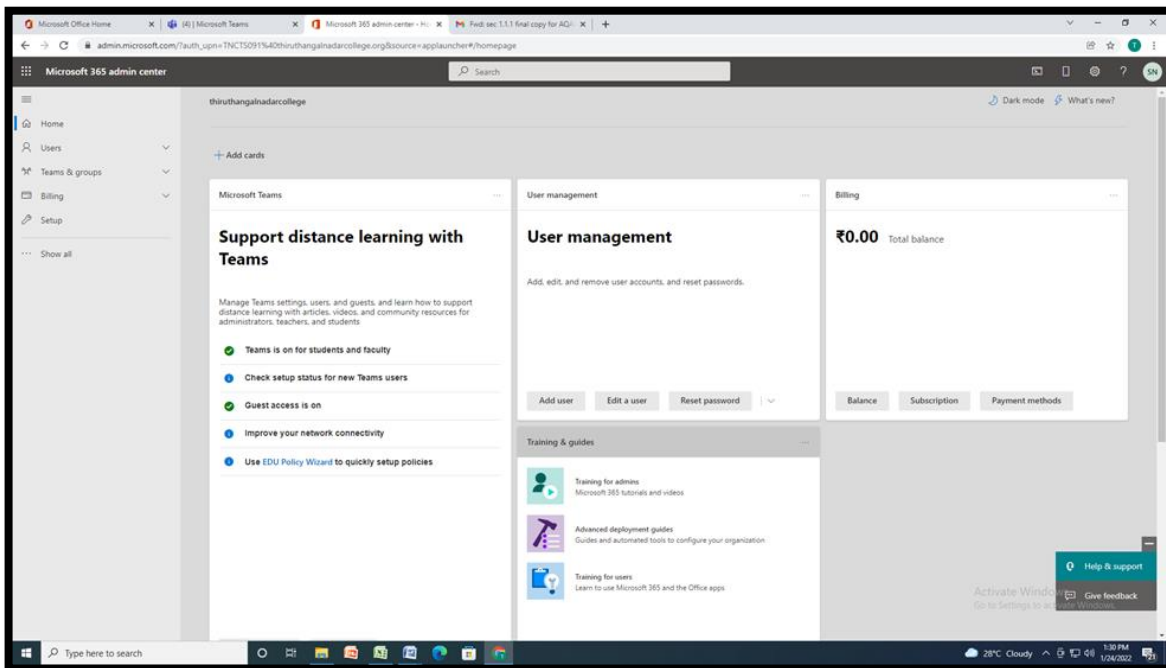

## SCREENSHOTS OF USER INTERFACE MICROSOFT TEAMS APPLICATION

### ADMIN PAGE