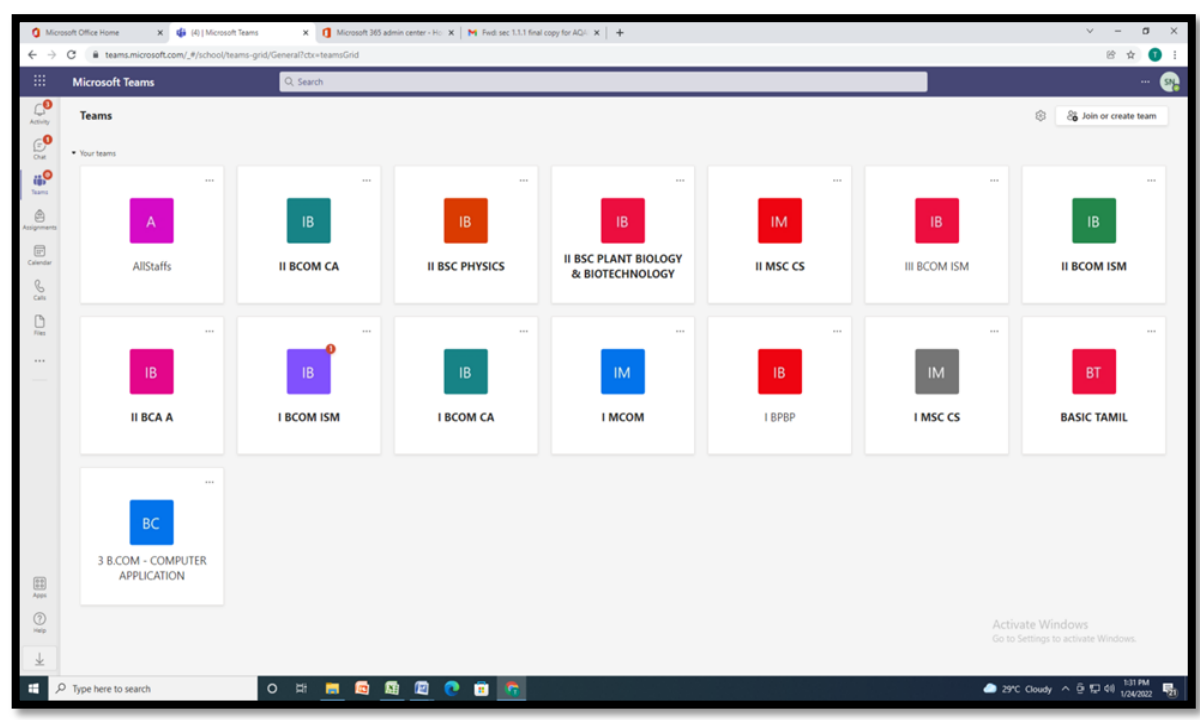

CONTROL PAGE