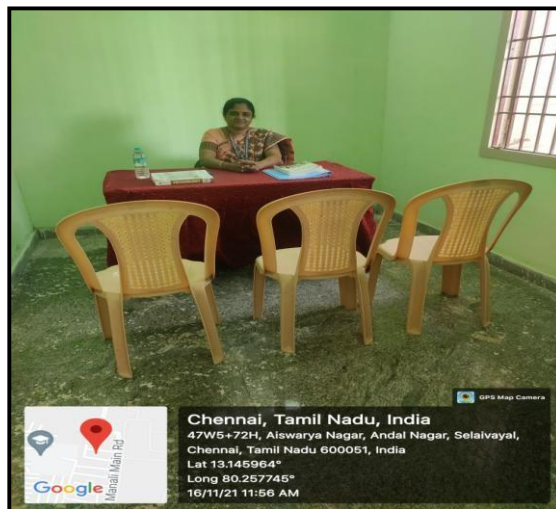

Counseling:-

The College provides a separate room to give counseling and guidance on carrier and life, to learners and staff. The expert is appointed to provide a way to self-discovery and develop confidence, hope, and encouragement. Counseling teaches the management of Emotions, self-acceptance, and how to eradicate negative emotions, and depression, and makes learners and staff feel strong and empowered.

A professional counsellor (Mrs. K. Saradha Devi) is advised to counsel our students in Counselling room to educate about sexual harassment either collectively or individually, as suits the situation.

1) The teachers are further instructed to counsel in cordial and cooperative manners so that senses of belonging and loving care prevail among the student community.
2) There is no report of ragging in the campus as it seems that the concept of ragging is completely erased from the minds of students.

The ragging now is deemed historical and archived practice.

Mrs. K. Saradha Devi, Assistant Professor, Department of BSW, Counsellor

V. Devi
20/10/23
Principal
THIRUTHANGAL NADAR COLLEGE
SELAVAYAL, CHENNAI-600 051.