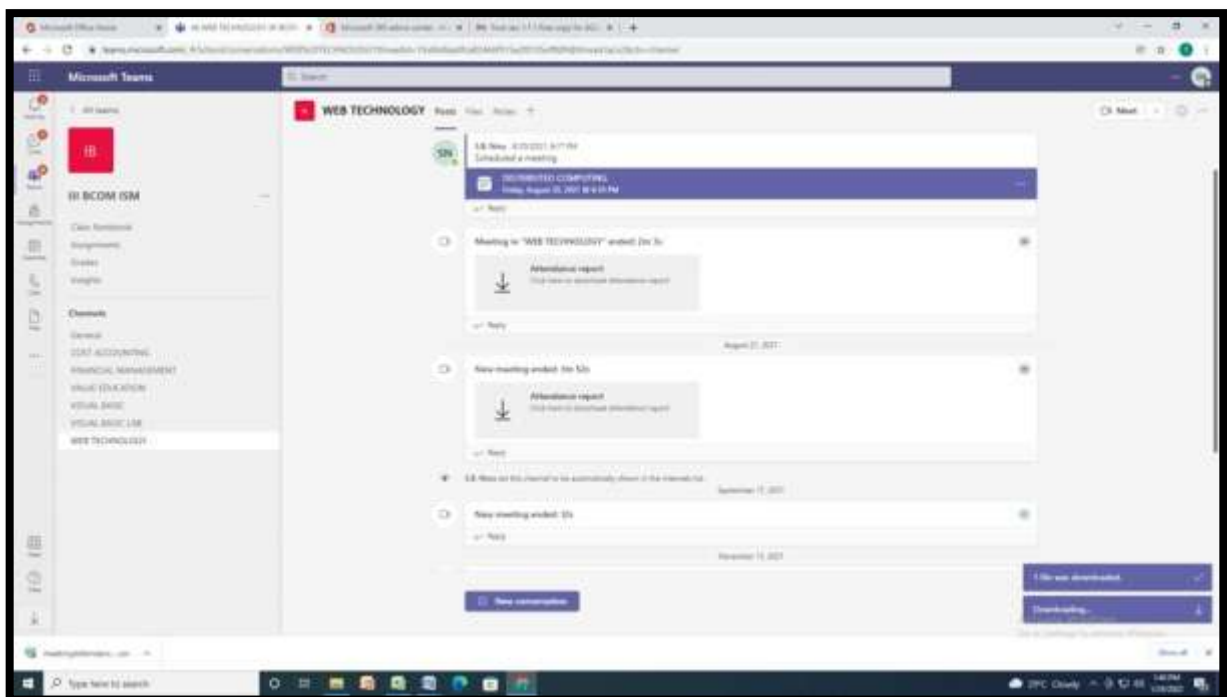

SCREENSHOTS OF USER INTERFACE MICROSOFT TEAMS APPLICATION

HOME PAGE

ADMIN PAGE

CONTROL PAGE

HOMEPAGE FOR CIRCULARS AND REMINDERS

ATTENDANCE REPORT

CLASS RECORDINGS

PARTICIPANT LIST

ASSIGNMENT PAGE

ASSIGNMENT REPORT

JOINING PAGE