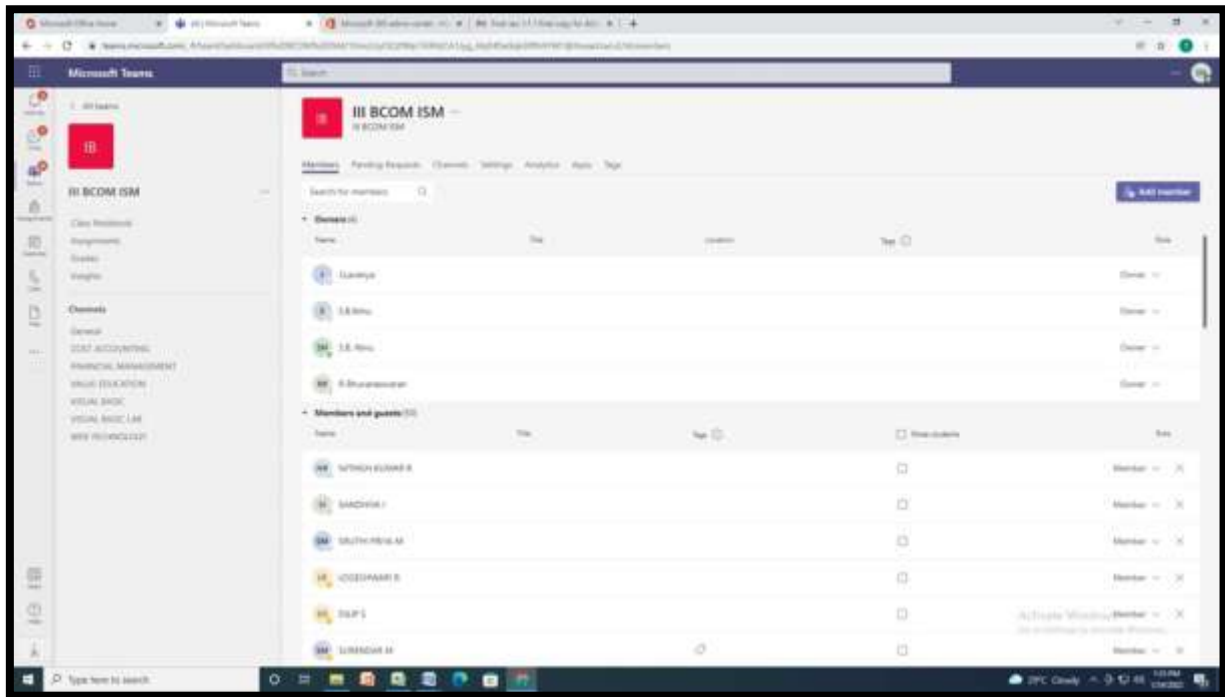

SCREENSHOTS OF USER INTERFACE MICROSOFT TEAMS APPLICATION

HOME PAGE

ADMIN PAGE

CONTROL PAGE

HOMEPAGE FOR CIRCULARS AND REMINDERS

ATTENDANCE REPORT

CLASS RECORDINGS

PARTICIPANT LIST