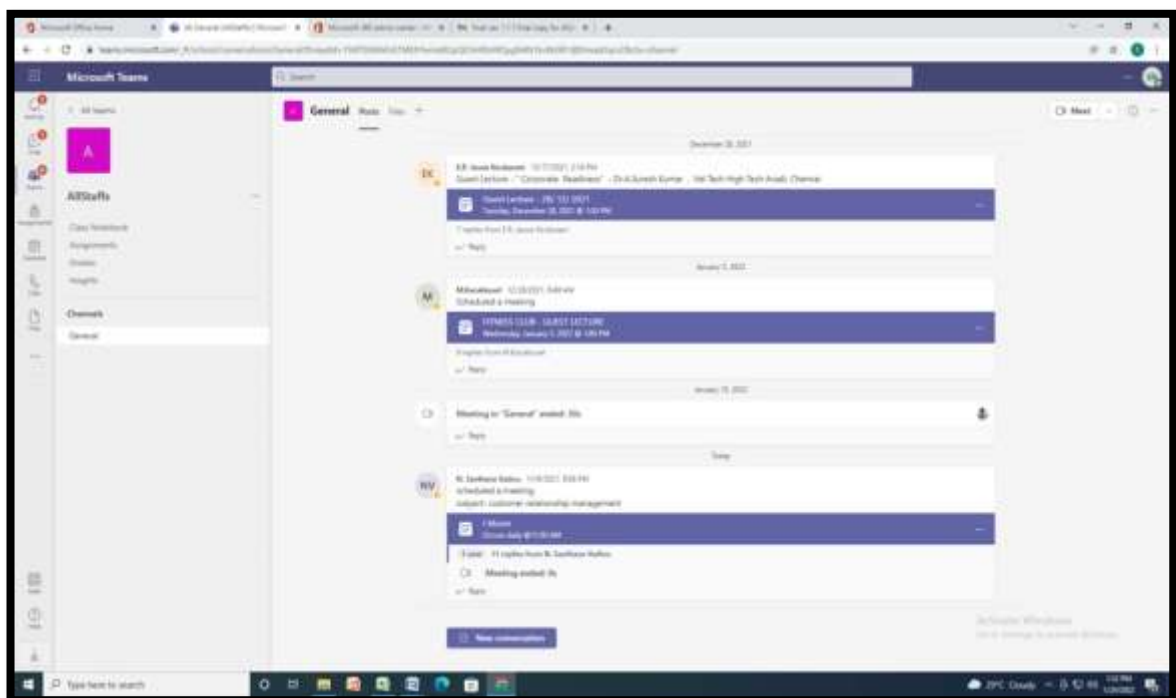

SCREENSHOTS OF USER INTERFACE MICROSOFT TEAMS APPLICATION

HOME PAGE

ADMIN PAGE

CONTROL PAGE

HOMEPAGE FOR CIRCULARS AND REMINDERS

ATTENDANCE REPORT

CLASS RECORDINGS

PARTICIPANT LIST

ASSIGNMENT PAGE

ASSIGNMENT REPORT

JOINING PAGE