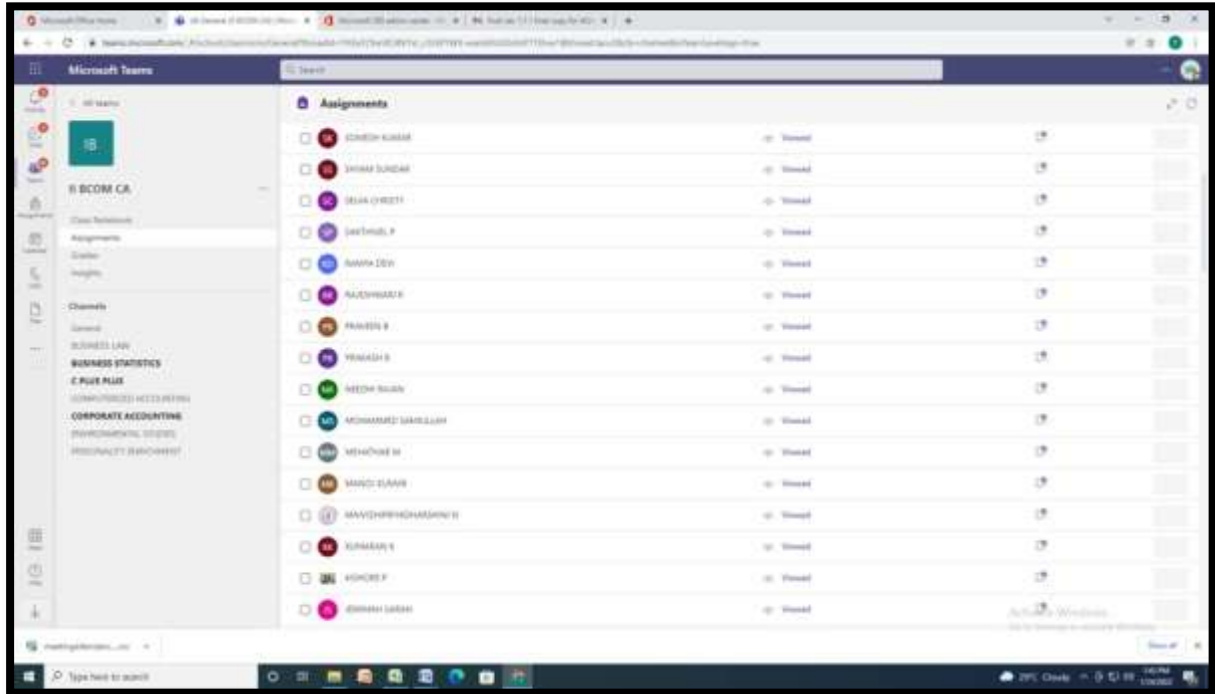

SCREENSHOTS OF USER INTERFACE MICROSOFT TEAMS APPLICATION

HOME PAGE

ADMIN PAGE

CONTROL PAGE

HOMEPAGE FOR CIRCULARS AND REMINDERS

ATTENDANCE REPORT

CLASS RECORDINGS

PARTICIPANT LIST

ASSIGNMENT PAGE

ASSIGNMENT REPORT

JOINING PAGE