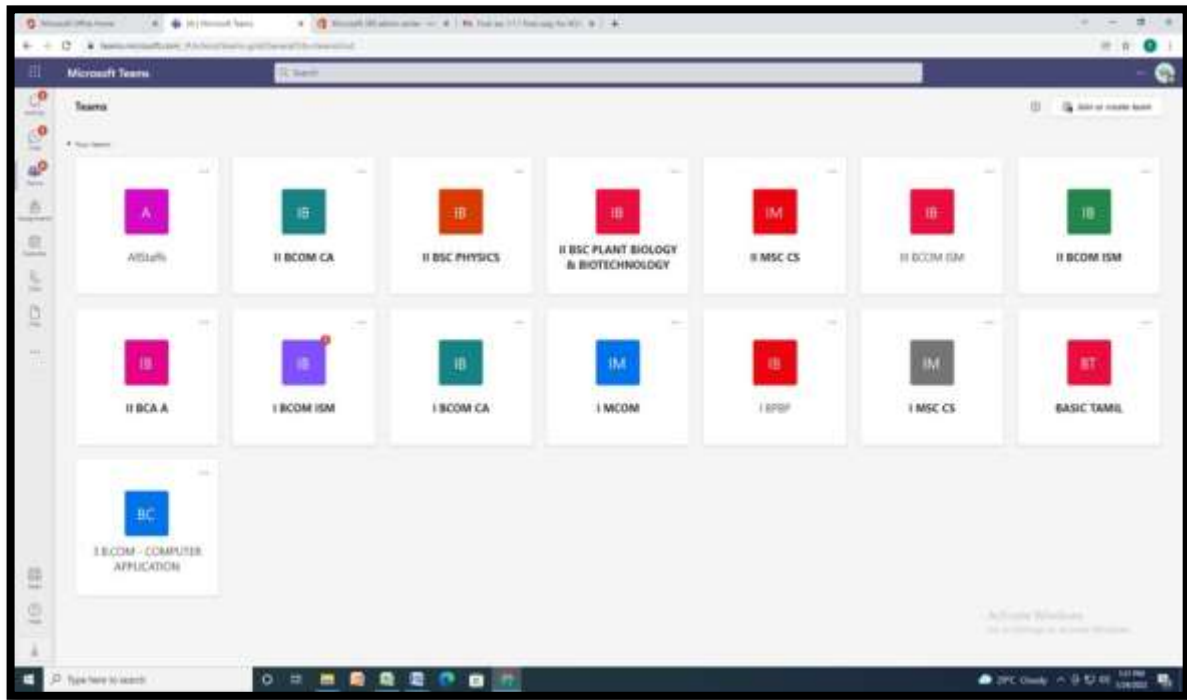

SCREENSHOTS OF USER INTERFACE MICROSOFT TEAMS APPLICATION

HOME PAGE

ADMIN PAGE

CONTROL PAGE

HOMEPAGE FOR CIRCULARS AND REMINDERS

ATTENDANCE REPORT

CLASS RECORDINGS

PARTICIPANT LIST

ASSIGNMENT PAGE

ASSIGNMENT REPORT

JOINING PAGE