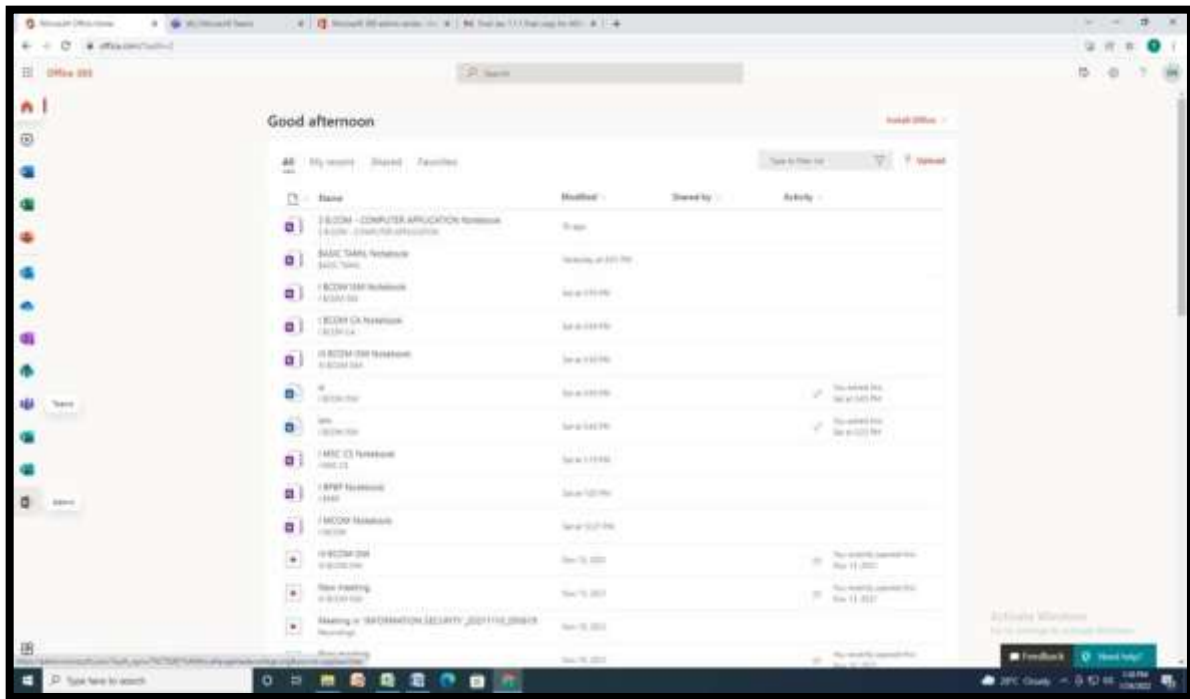

SCREENSHOTS OF USER INTERFACE MICROSOFT TEAMS APPLICATION

HOME PAGE

ADMIN PAGE

CONTROL PAGE

HOMEPAGE FOR CIRCULARS AND REMINDERS

ATTENDANCE REPORT

CLASS RECORDINGS

PARTICIPANT LIST