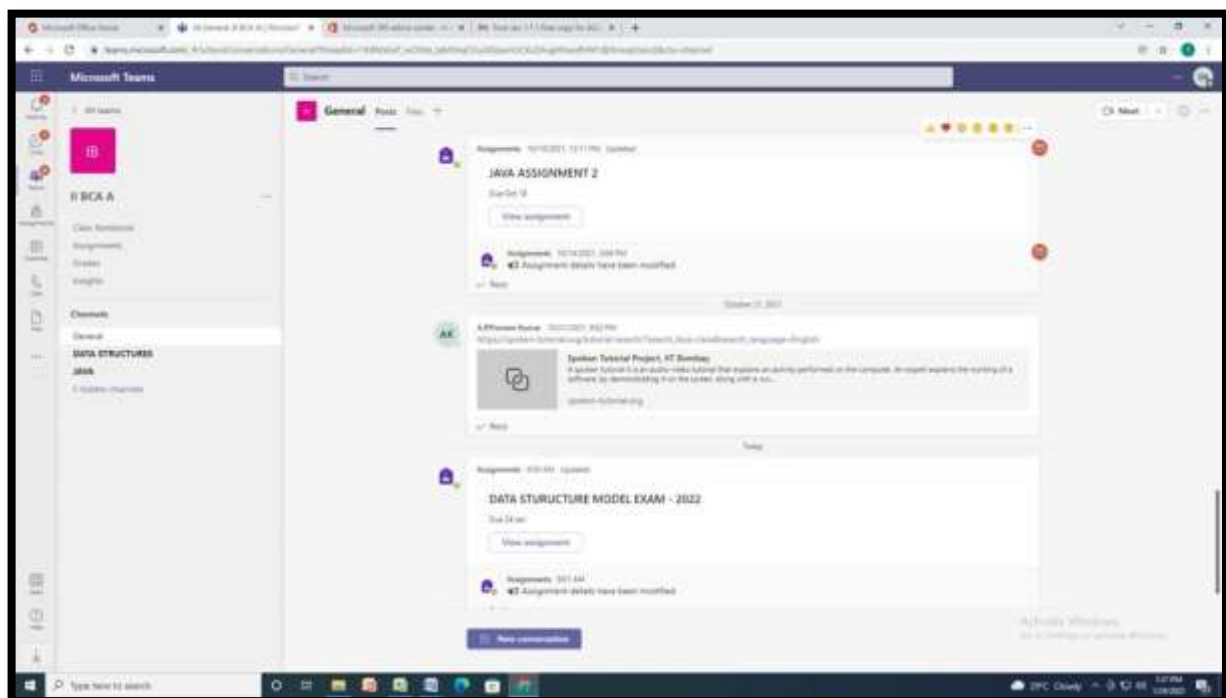

SCREENSHOTS OF USER INTERFACE MICROSOFT TEAMS APPLICATION

HOME PAGE

ADMIN PAGE

CONTROL PAGE

HOMEPAGE FOR CIRCULARS AND REMINDERS

ATTENDANCE REPORT

CLASS RECORDINGS

PARTICIPANT LIST

ASSIGNMENT PAGE

ASSIGNMENT REPORT

JOINING PAGE