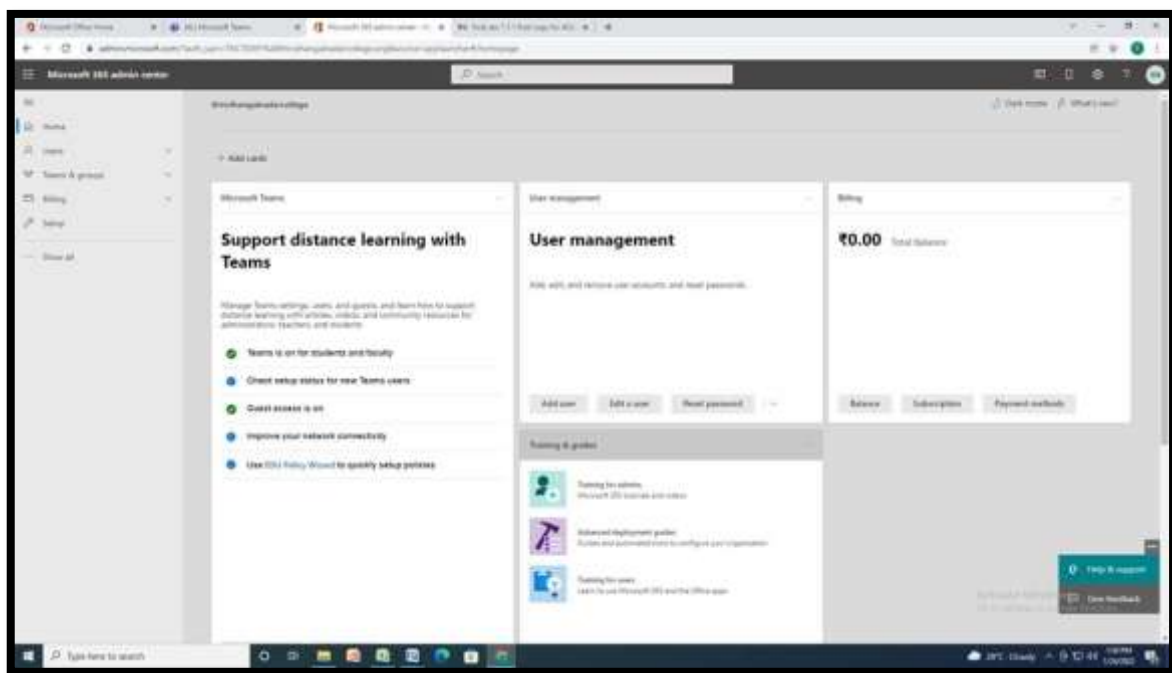

SCREENSHOTS OF USER INTERFACE MICROSOFT TEAMS APPLICATION

HOME PAGE

ADMIN PAGE

CONTROL PAGE

HOMEPAGE FOR CIRCULARS AND REMINDERS

ATTENDANCE REPORT

CLASS RECORDINGS

PARTICIPANT LIST