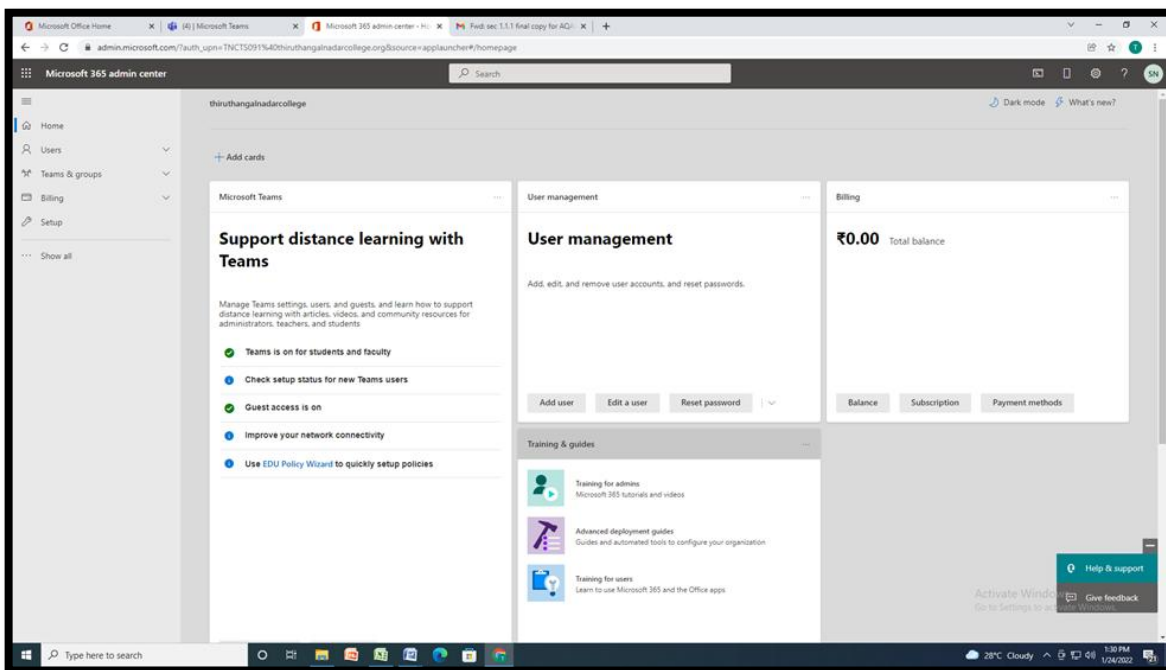

## SCREENSHOTS OF USER INTERFACE MICROSOFT TEAMS APPLICATION

### ADMIN PAGE