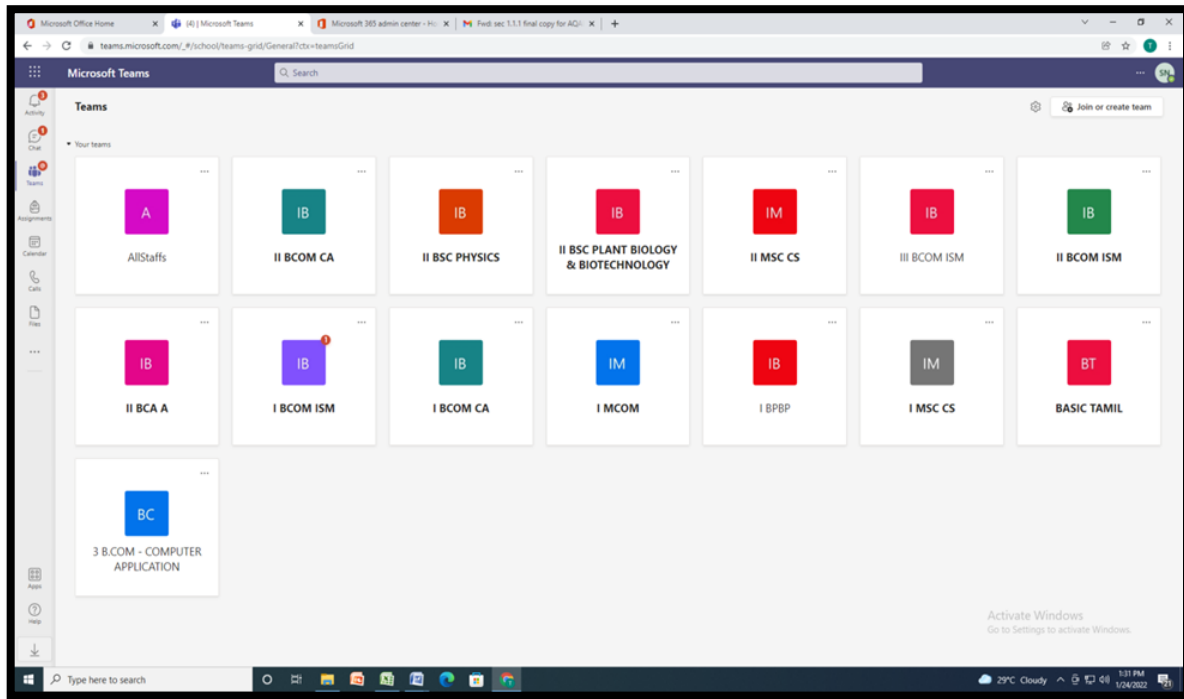

CONTROL PAGE