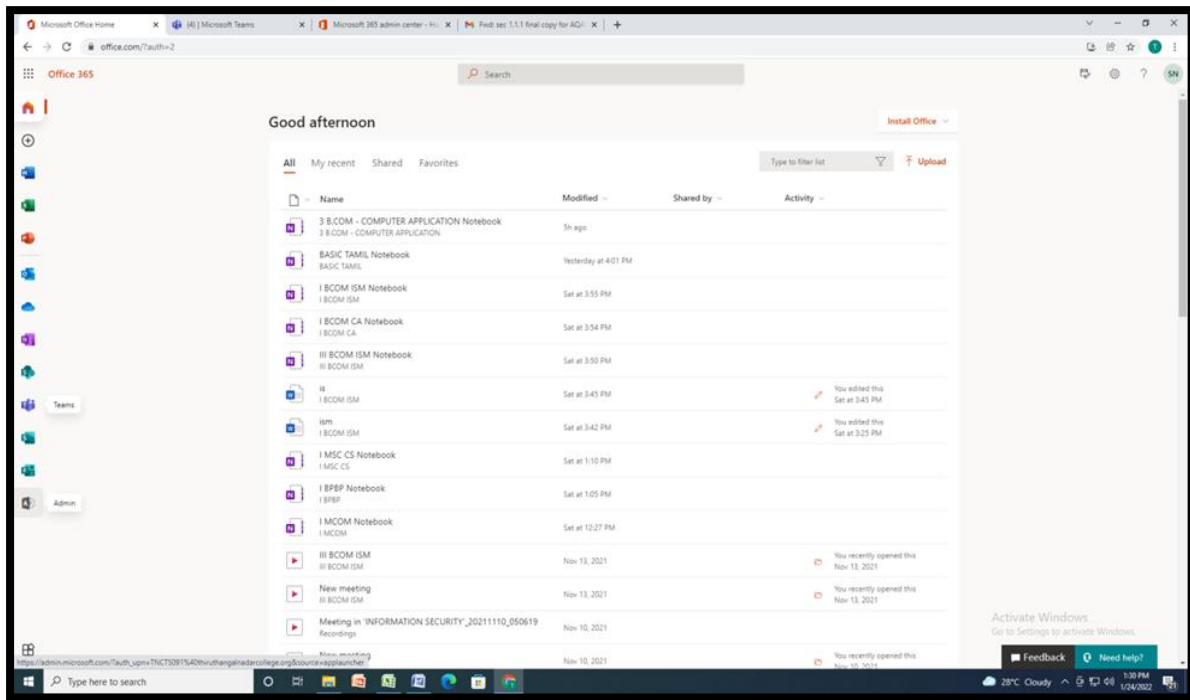

## SCREENSHOTS OF USER INTERFACE MICROSOFT TEAMS APPLICATION

### ADMIN PAGE